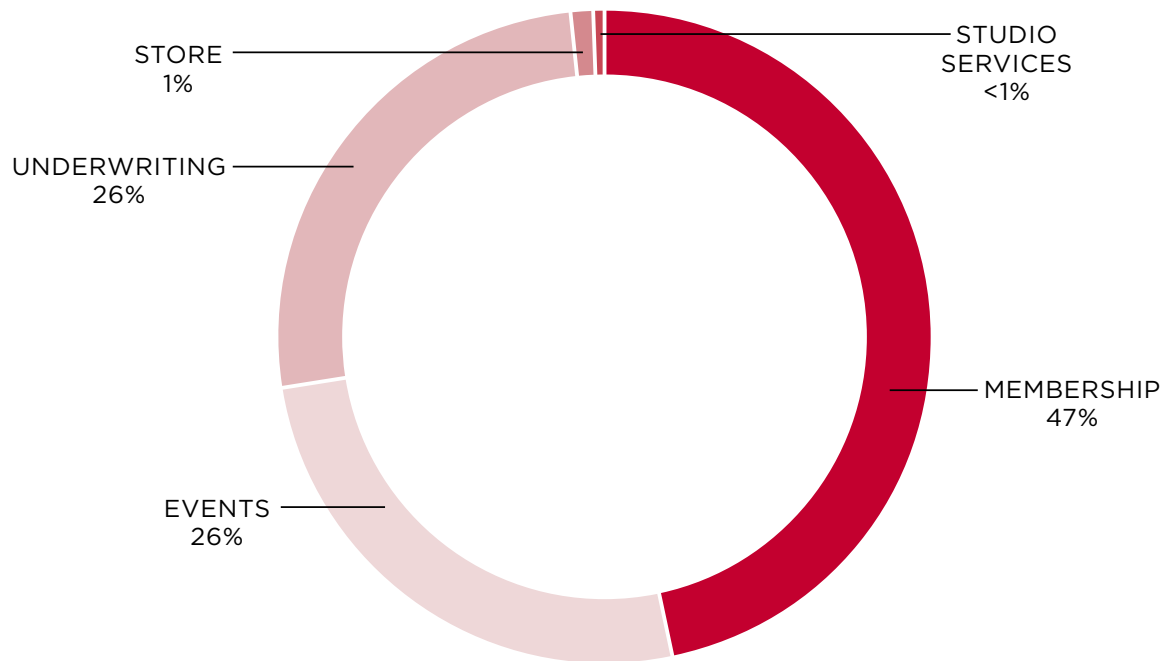

REVENUE

Membership:	$ 249,519.00
Events:	136,611.00
Underwriting:	135,433.00
Store sales:	7,001.00
Studio Services:	300.00
TOTAL:	$ 528,864.00

EXPENSES

Salaries:	$ 253,870.17
Outside Services:	88,752.43
Advertising and Promotions:	56,493.71
Equipment:	56,077.23
Events:	46,305.06
Mail and Printing:	24,395.00
Capital:	13,396.42
Travel and Meetings:	5,185.17
License and Legal:	4,150.39
TOTAL:	$ 548,425.58