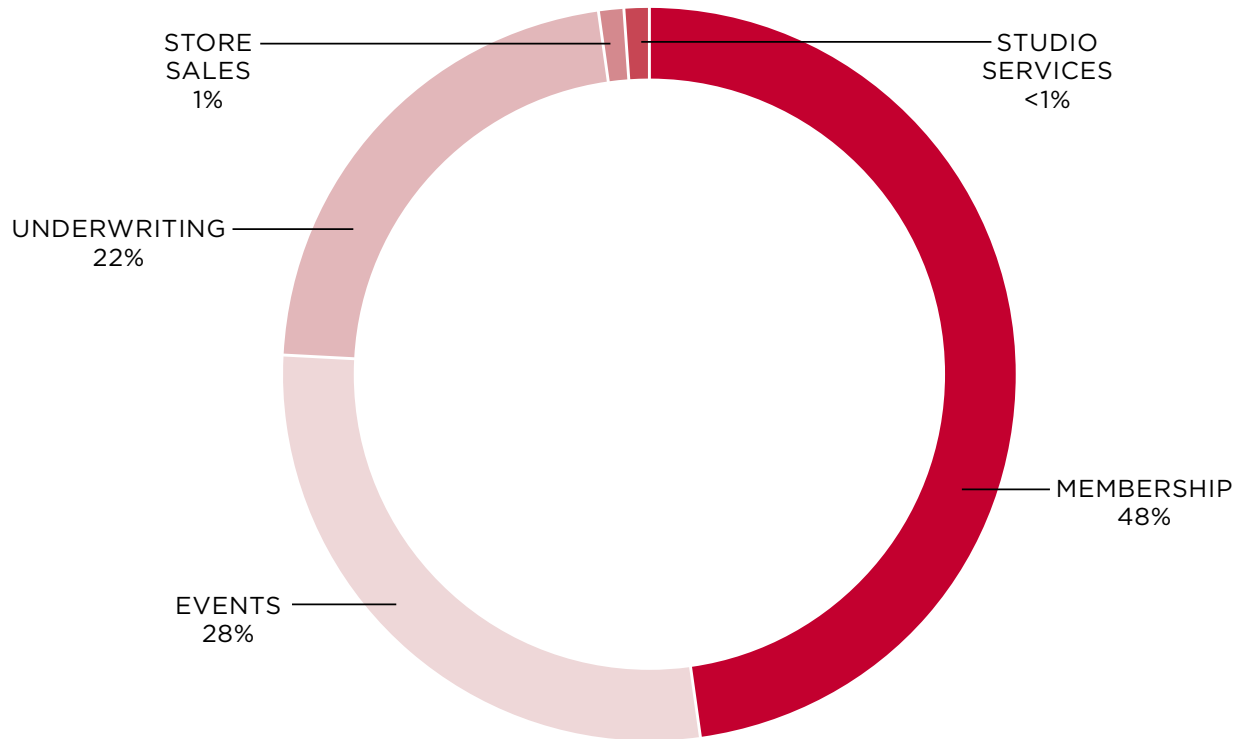

REVENUE

Membership:	$ 280,833.00
Events:	164,755.00
Underwriting:	129,900.00
Store sales:	4,628.00
Studio Services:	250.00
TOTAL:	$ 580,366.00

EXPENSES

Salaries:	$ 246,854.00
Outside Services:	74,972.00
Advertising and Promotions:	46,018.00
Equipment:	54,854.00
Events:	48,123.00
Mail and Printing:	16,366.00
Capital:	25,000.00
Travel and Meetings:	26,201.00
License and Legal:	7,014.00
TOTAL:	$ 545,369.00