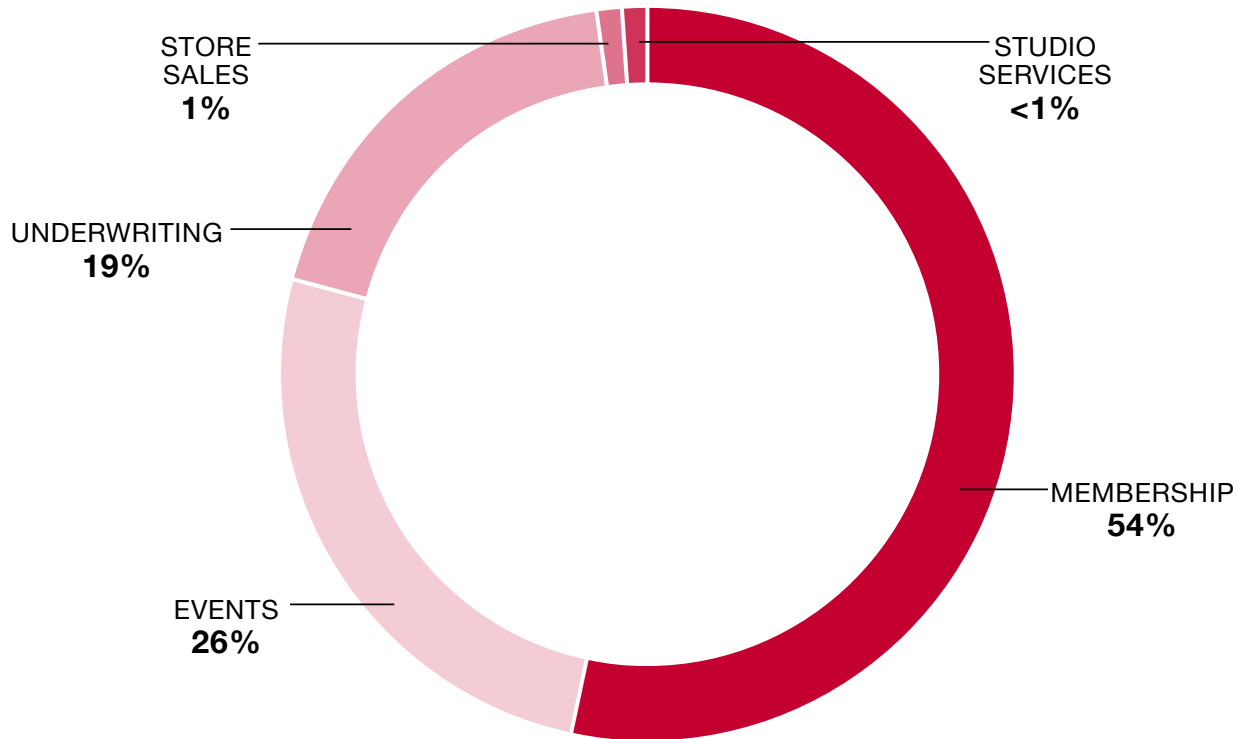

REVENUE

Membership:	$ 338,321.00
Events:	161,973.00
Underwriting:	117,057.00
Store sales:	3,967.00
Studio Services:	400.00

TOTAL: $ 621,718.00

EXPENSES

Salaries:	$ 262,370.00
Outside Services:	105,107.00
Advertising and Promotions:	49,536.00
Events:	86,124.00
Equipment & Maintenance:	44,478.00
Mail:	18,707.00
Capital:	11,250.00
Travel and Meetings:	17,753.00
Legal License:	12,865.00

TOTAL: $ 608,073.00